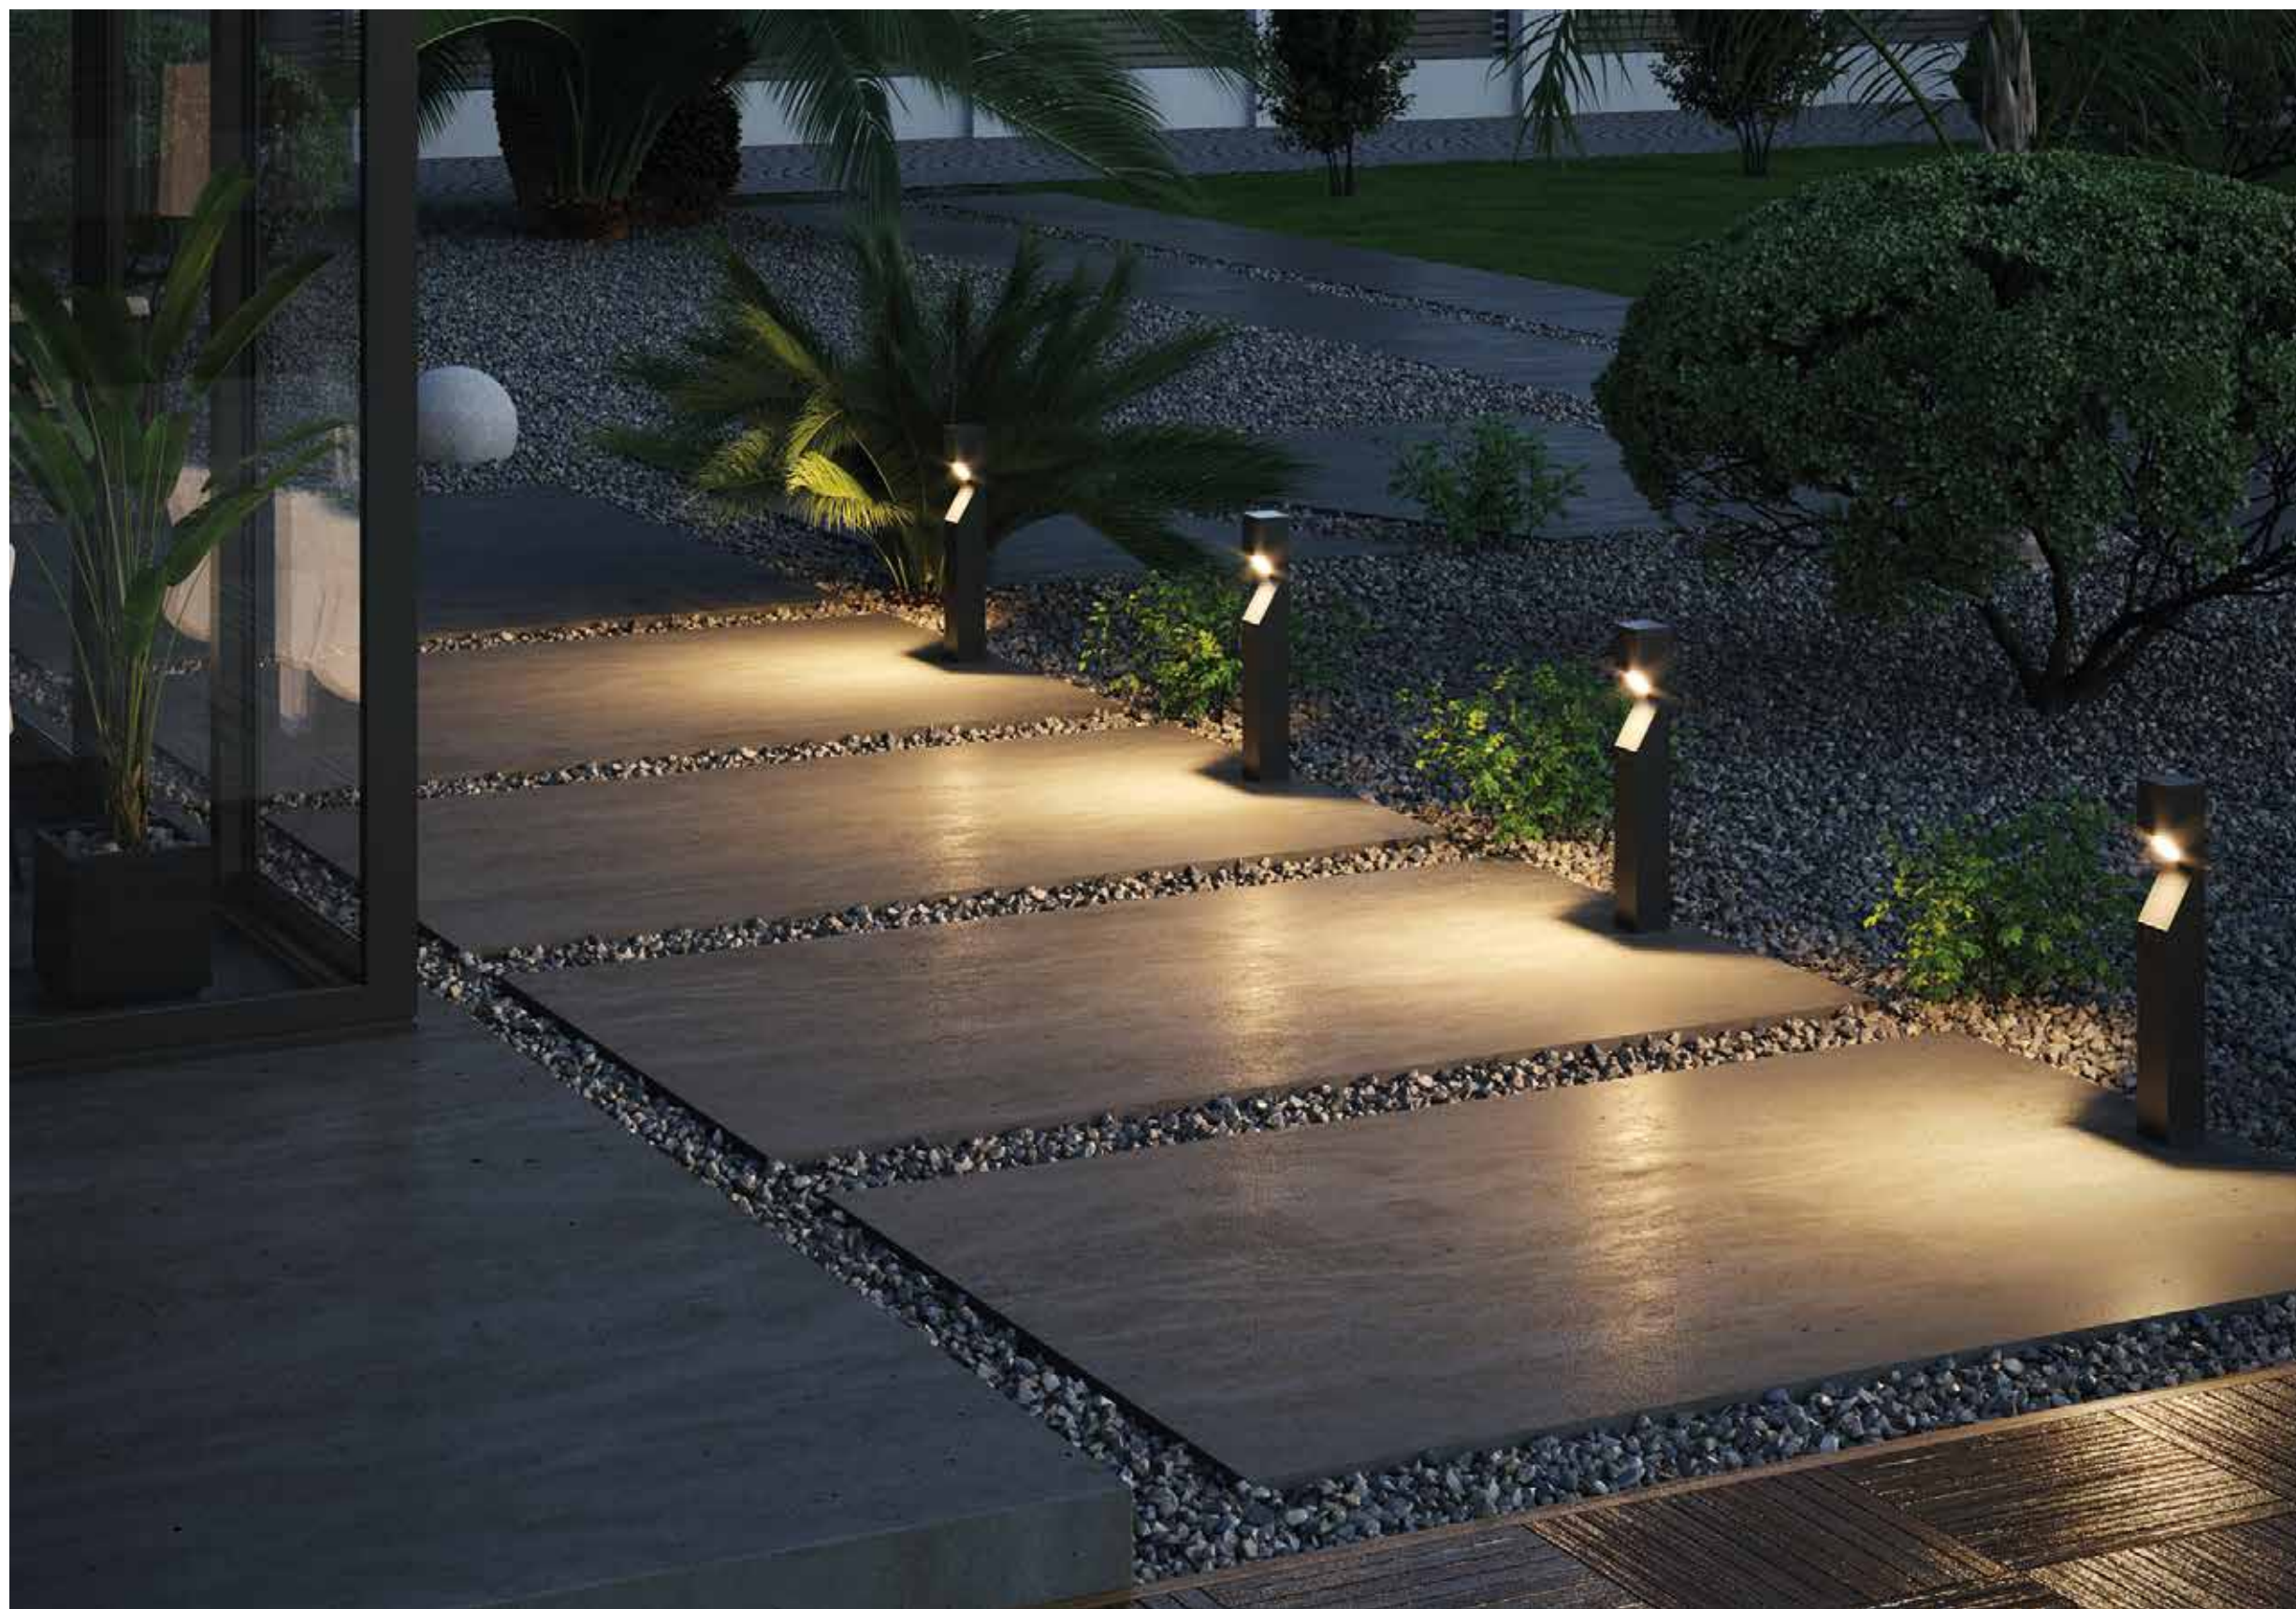

DUALLUZ

Garden Pathway Lighting Bollards

Long service life thanks to the steel pipe body. Another reason why it is most preferred is that it has an IP65 feature. That it has an IP65 feature.

FONE | LIGHT®
TECHNOLOGIES