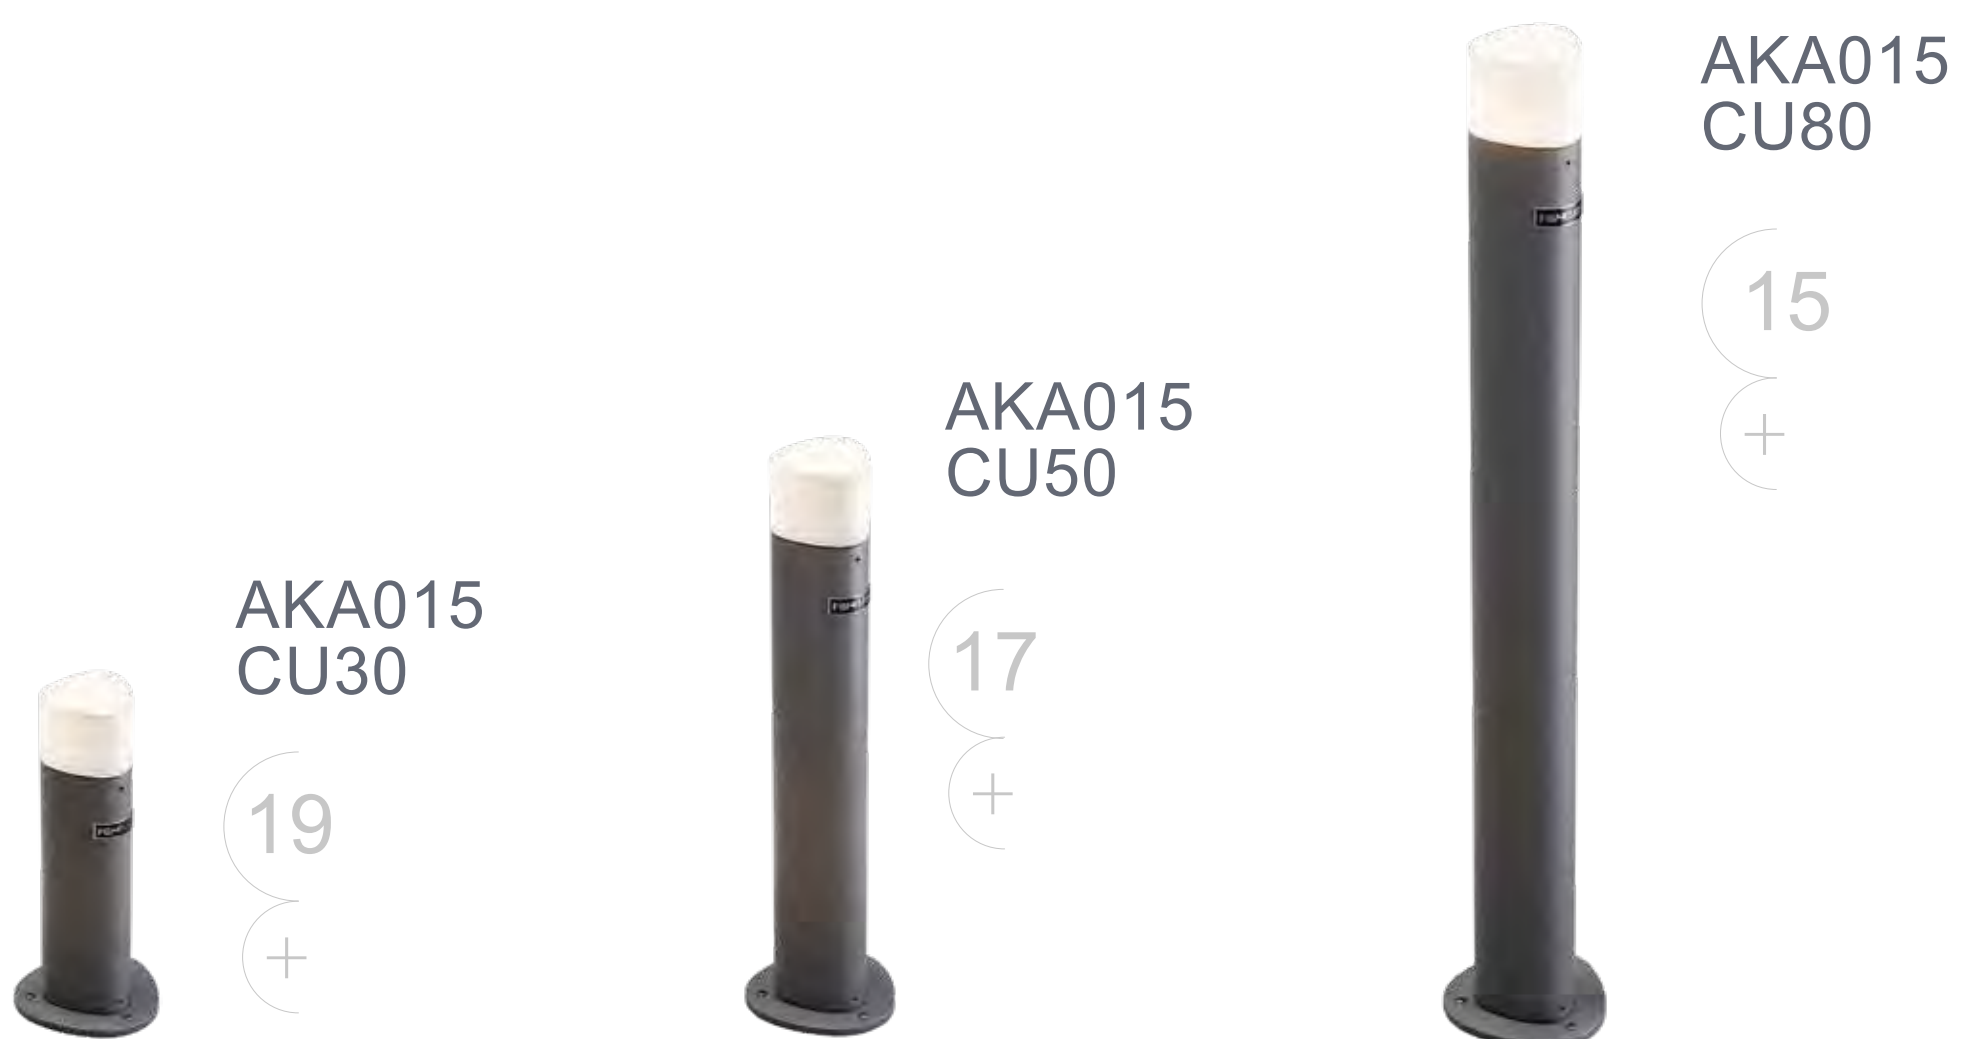

AKA030
CU35

AKA030
CU75

AKA030
CU75

AKA

Garden Pathway Lighting Bollards

Long service life thanks to the steel pipe body. Another reason why it is most preferred is that it has an IP65 feature. That it has an IP65 feature.

FONE | **LIGHT**[®]
TECHNOLOGIES

Garden Lighting Bollard

+ View product.

AKA010
CU-35

35 cm

AI

7 W

3000K 4000K 6500K

IP65

Garden Lighting With Luxury Design And High Quality

Long service life thanks to the steel pipe body.
Another reason why it is most preferred is that it has an IP65 feature

Product Code	AKA010-CU35
Watt	7W
Kelvin	3000K / 4000K / 6500K
Source Light	GU10 / LED
IP Class	IP65
Body Material	Aluminum
Measurement	10 x 10 x 35 cm
Guarantee	2 Year

Long service life thanks to the steel pipe body.
Another reason why it is most preferred is that it
has an IP65 feature

Product Code	AKA010-CU60
Watt	7W
Kelvin	3000K / 4000K / 6500K
Source Light	GU10 / LED
IP Class	IP65
Body Material	Aluminum
Measurement	10 x 10 x 60 cm
Guarantee	2 Year