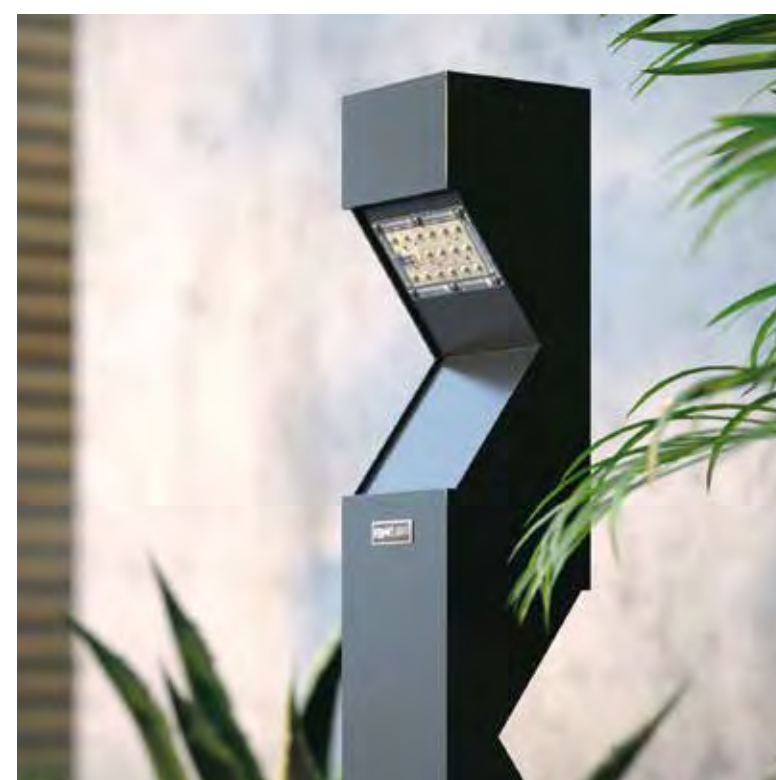

DUALLUZ

Garden Pathway Lighting
Bollards

Long service life thanks to the steel pipe body. Another reason why it is most preferred is that it has an IP65 feature. That it has an IP65 feature.

FONE | LIGHT®
TECHNOLOGIES