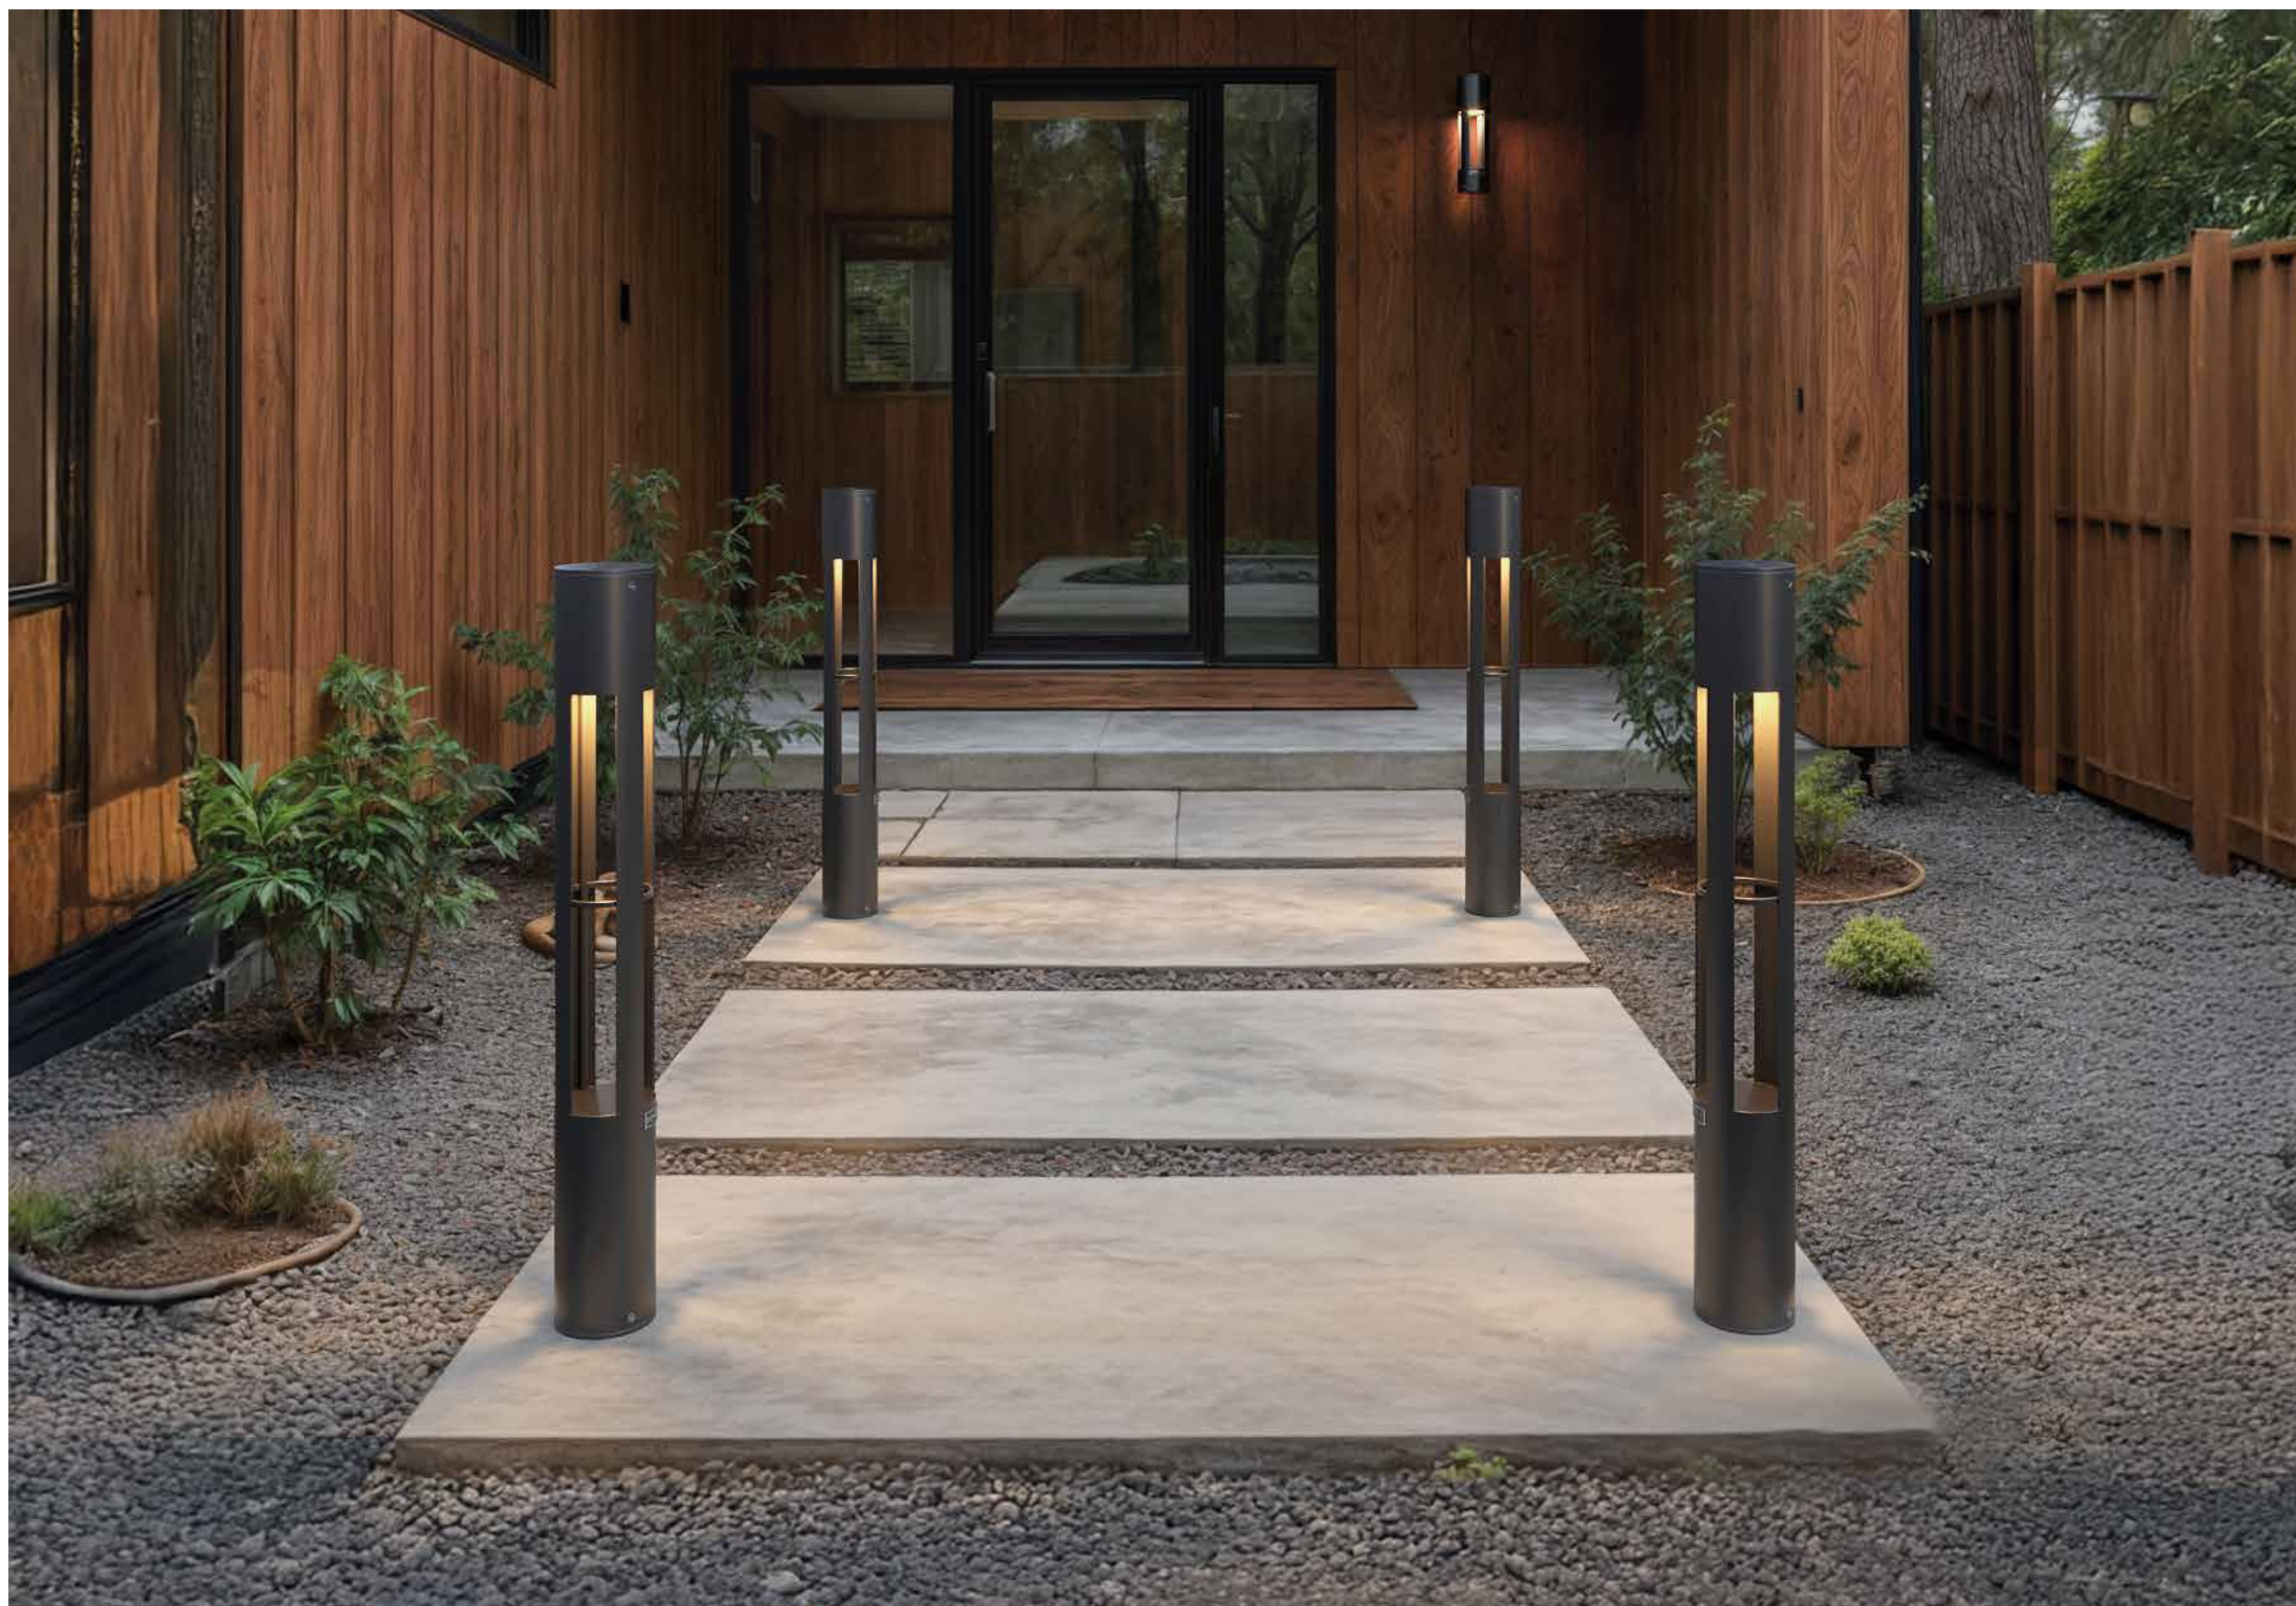

CURVEX

Garden Pathway Lighting Bollards

Long service life thanks to the steel pipe body. Another reason why it is most preferred is that it has an IP65 feature. That it has an IP65 feature.

FONE | LIGHT®
TECHNOLOGIES