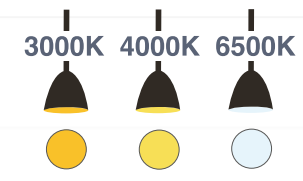

2025
LIGHTING BOLLARDS
DIGITAL CATALOG

Stylish solutions
for garden and outdoor
lighting.

FONE | **LIGHT**[®]
TECHNOLOGIES

Follow the light.

w w w . f o n e l i g h t . c o m

OUR STORY

At FoneLight Technologies, we design and manufacture indoor & outdoor lighting products that turn darkness into a unique visual experience. Our passion is to produce lighting products that create a high prestigious impression and satisfaction in people's lives! Our product development policy is simple; the more minimal and functional, the better the visual experience. The power of FoneLight is behind what people expect to see. We aim to provide FoneLight's modern and smart lighting products all over the globe. While making this vision come true, our main motivation is providing a seamless customer experience. Our Vision Our vision is to become an international leading lighting product manufacturer designing and producing innovative and smart lighting products that will enlighten all the continents. Our Mission Continuous development is the key point for us. Designing the lighting products that people expect in the markets around the globe is a responsibility for our team. Our Values We care about our partners, customers, and the environment! Therefore, we manufacture high-tech/quality products with eco-friendly features in line with sustainable production standards.