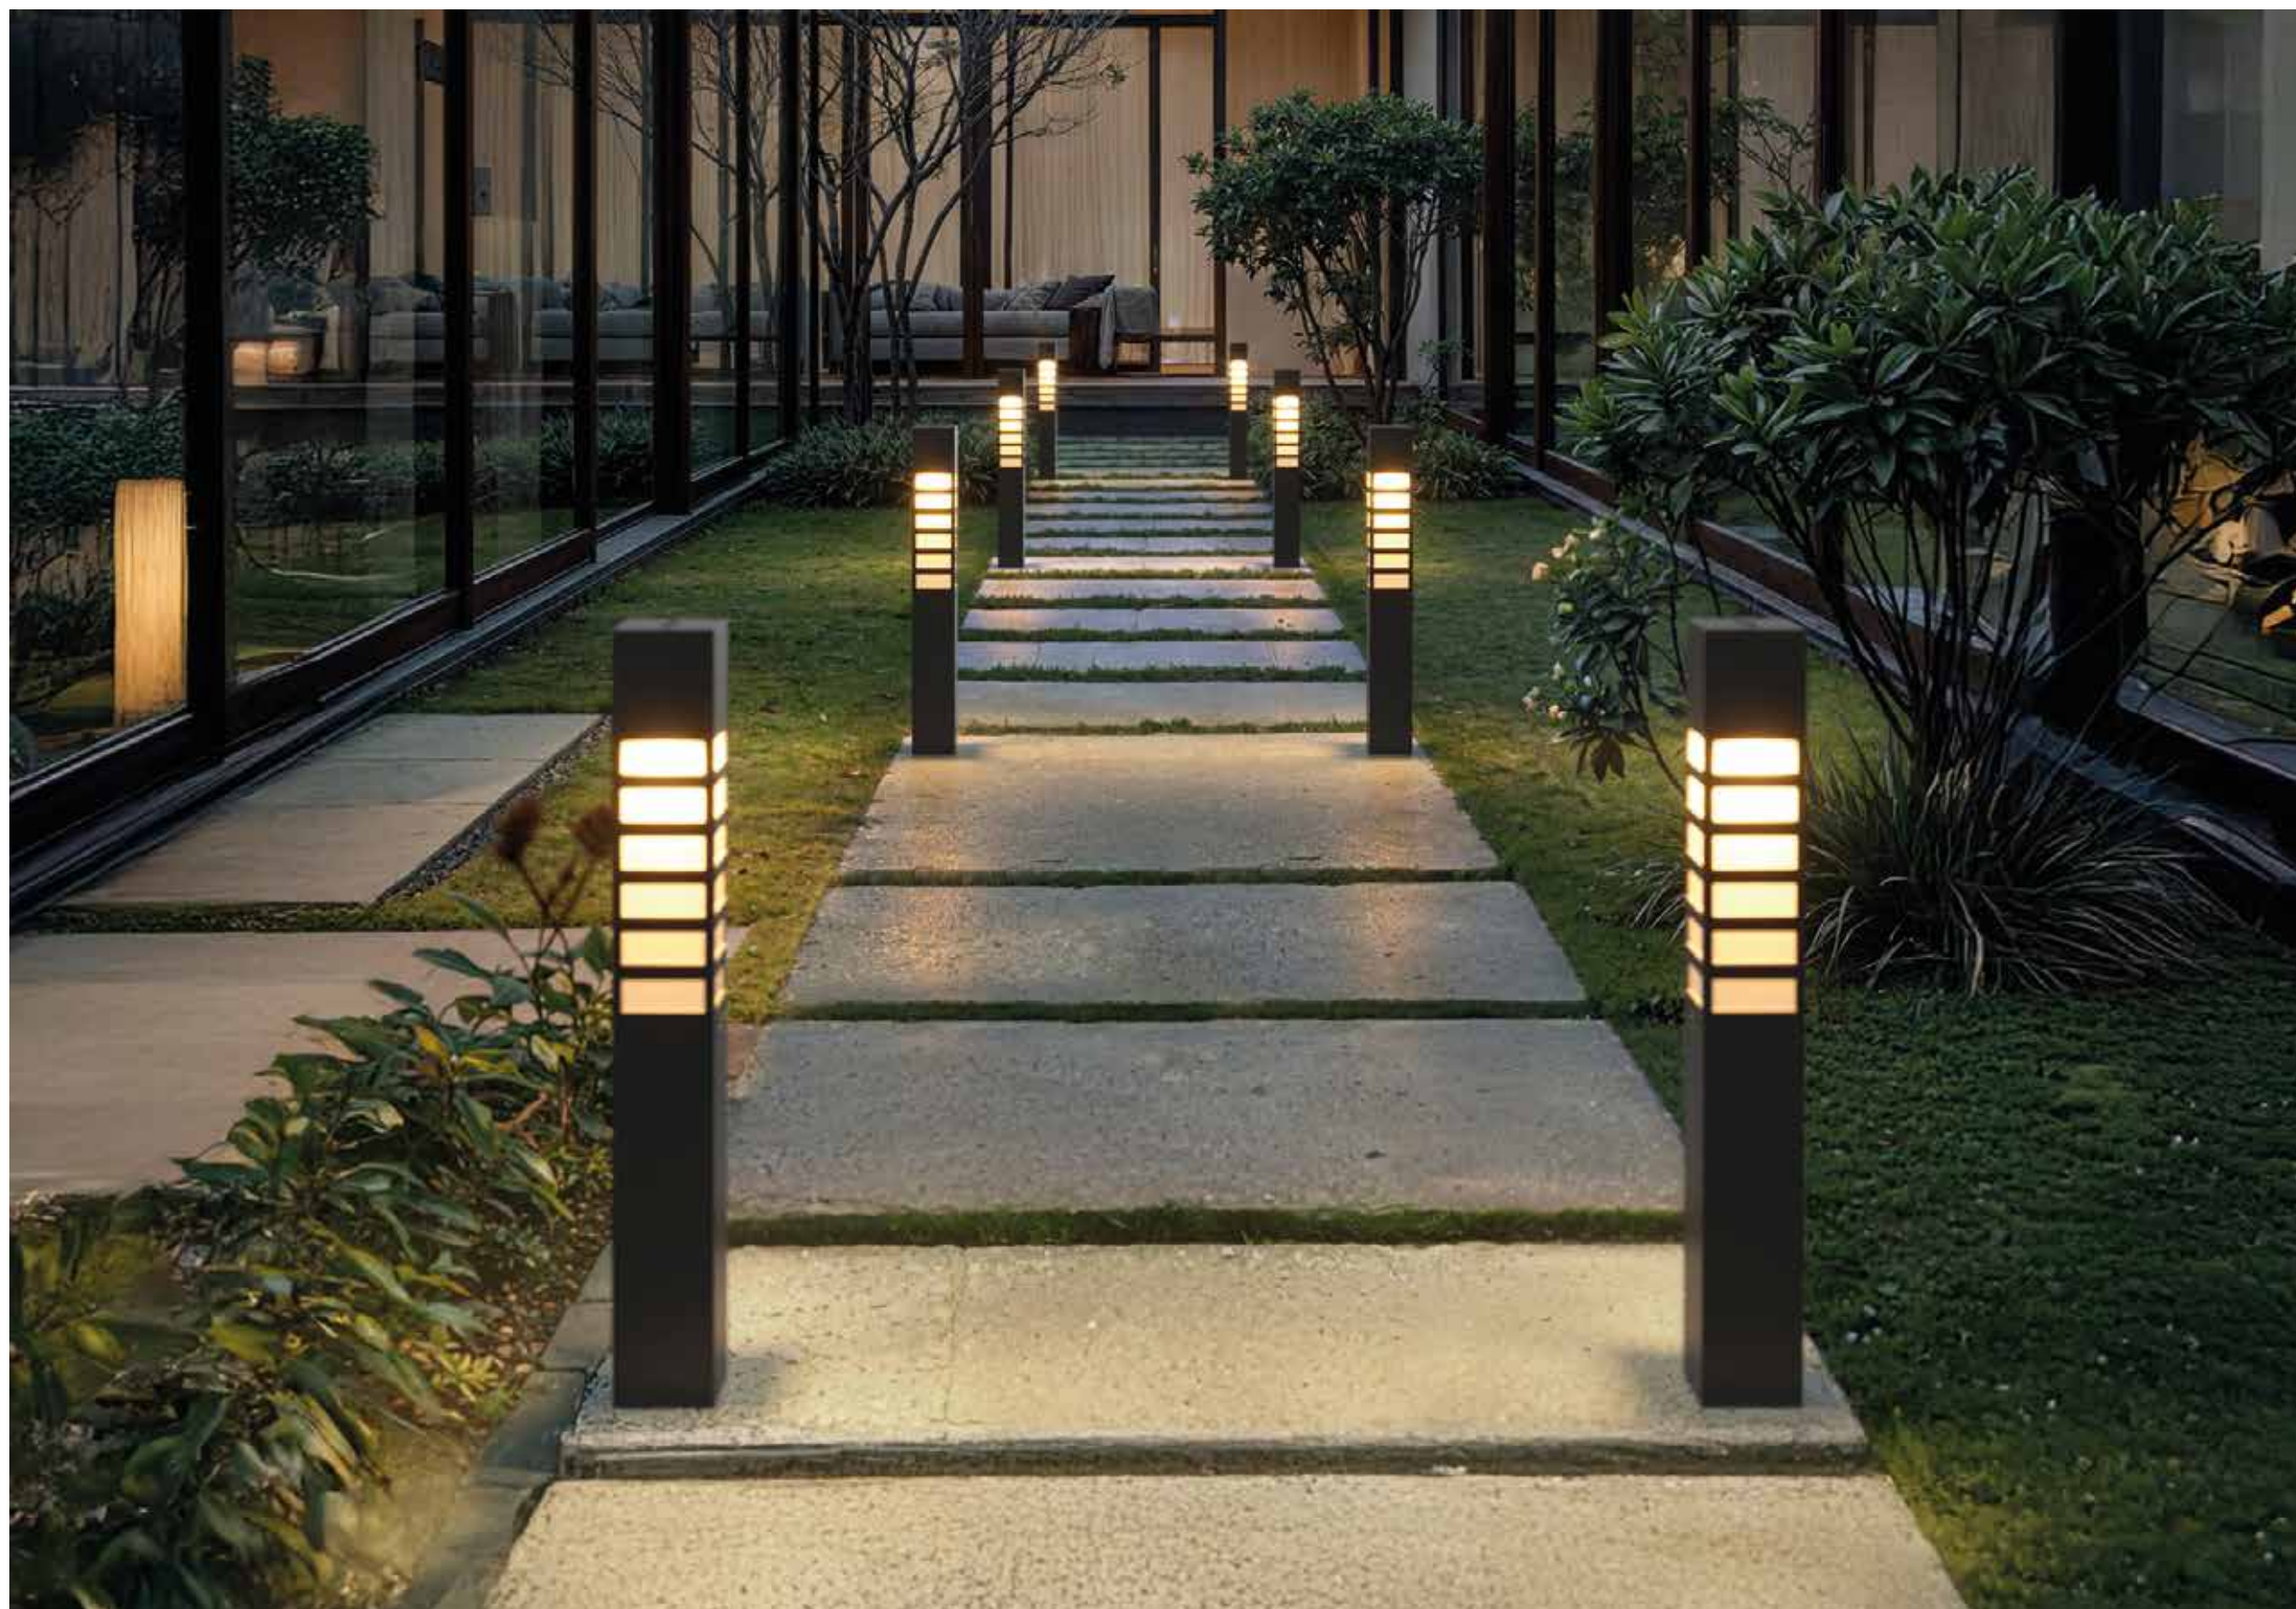

VILORITA

Garden Pathway Lighting
Bollards

Long service life thanks to the steel pipe body. Another reason why it is most preferred is that it has an IP65 feature. That it has an IP65 feature.

FONE | LIGHT®
TECHNOLOGIES