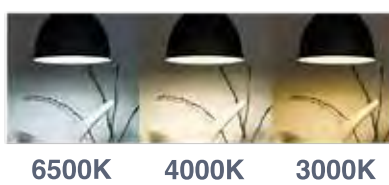

# Wall Sconce

35 cm

AI

7 W

6500K 4000K 3000K

IP65

## Garden Lighting With Luxury Design And High Quality

Long service life thanks to the steel pipe body.  
Another reason why it is most preferred is that it  
has an IP65 feature

Product Code	AKA020-APK35
Watt	7W
Kelvin	3000K / 4000K / 6500K
Source Light	GU10 / LED
IP Class	IP65
Body Material	Aluminum
Measurement	10 x 10 x 35 cm
Guarantee	2 Year