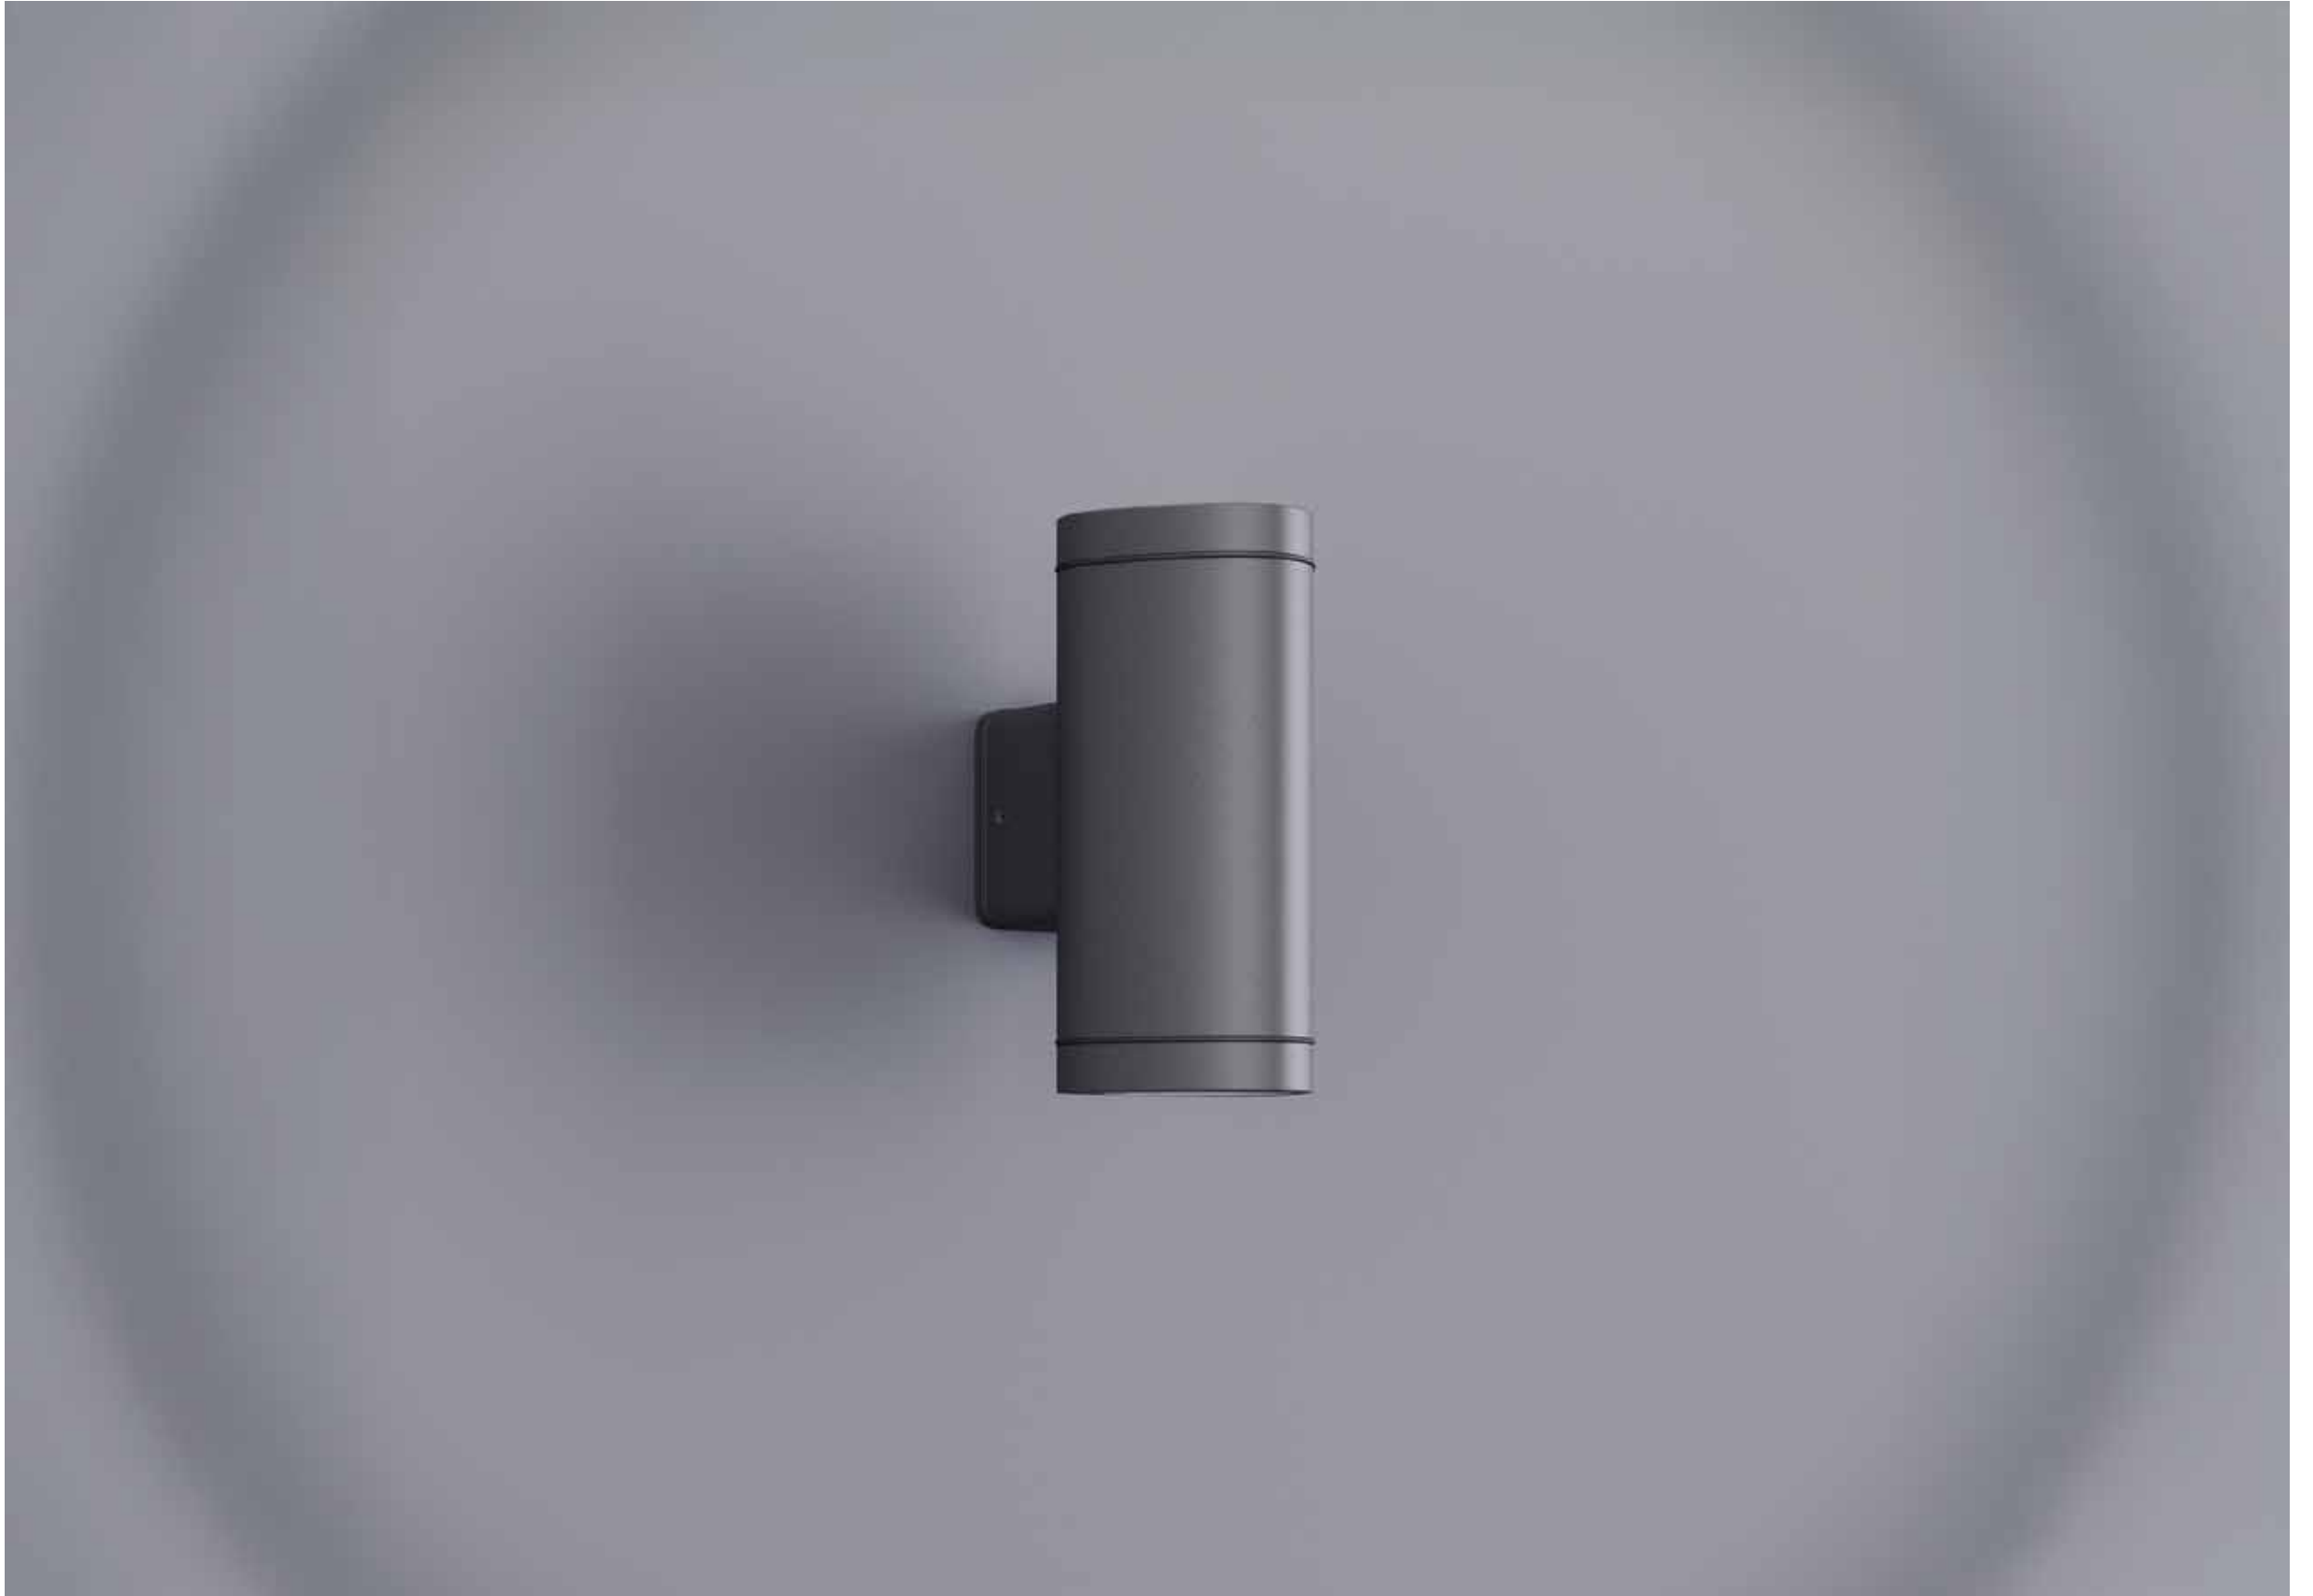

GALA

Wall Sconce

Long service life thanks to the steel pipe body. Another reason why it is most preferred is that it has an IP65 feature. That it has an IP65 feature.

FONE | LIGHT®
TECHNOLOGIES