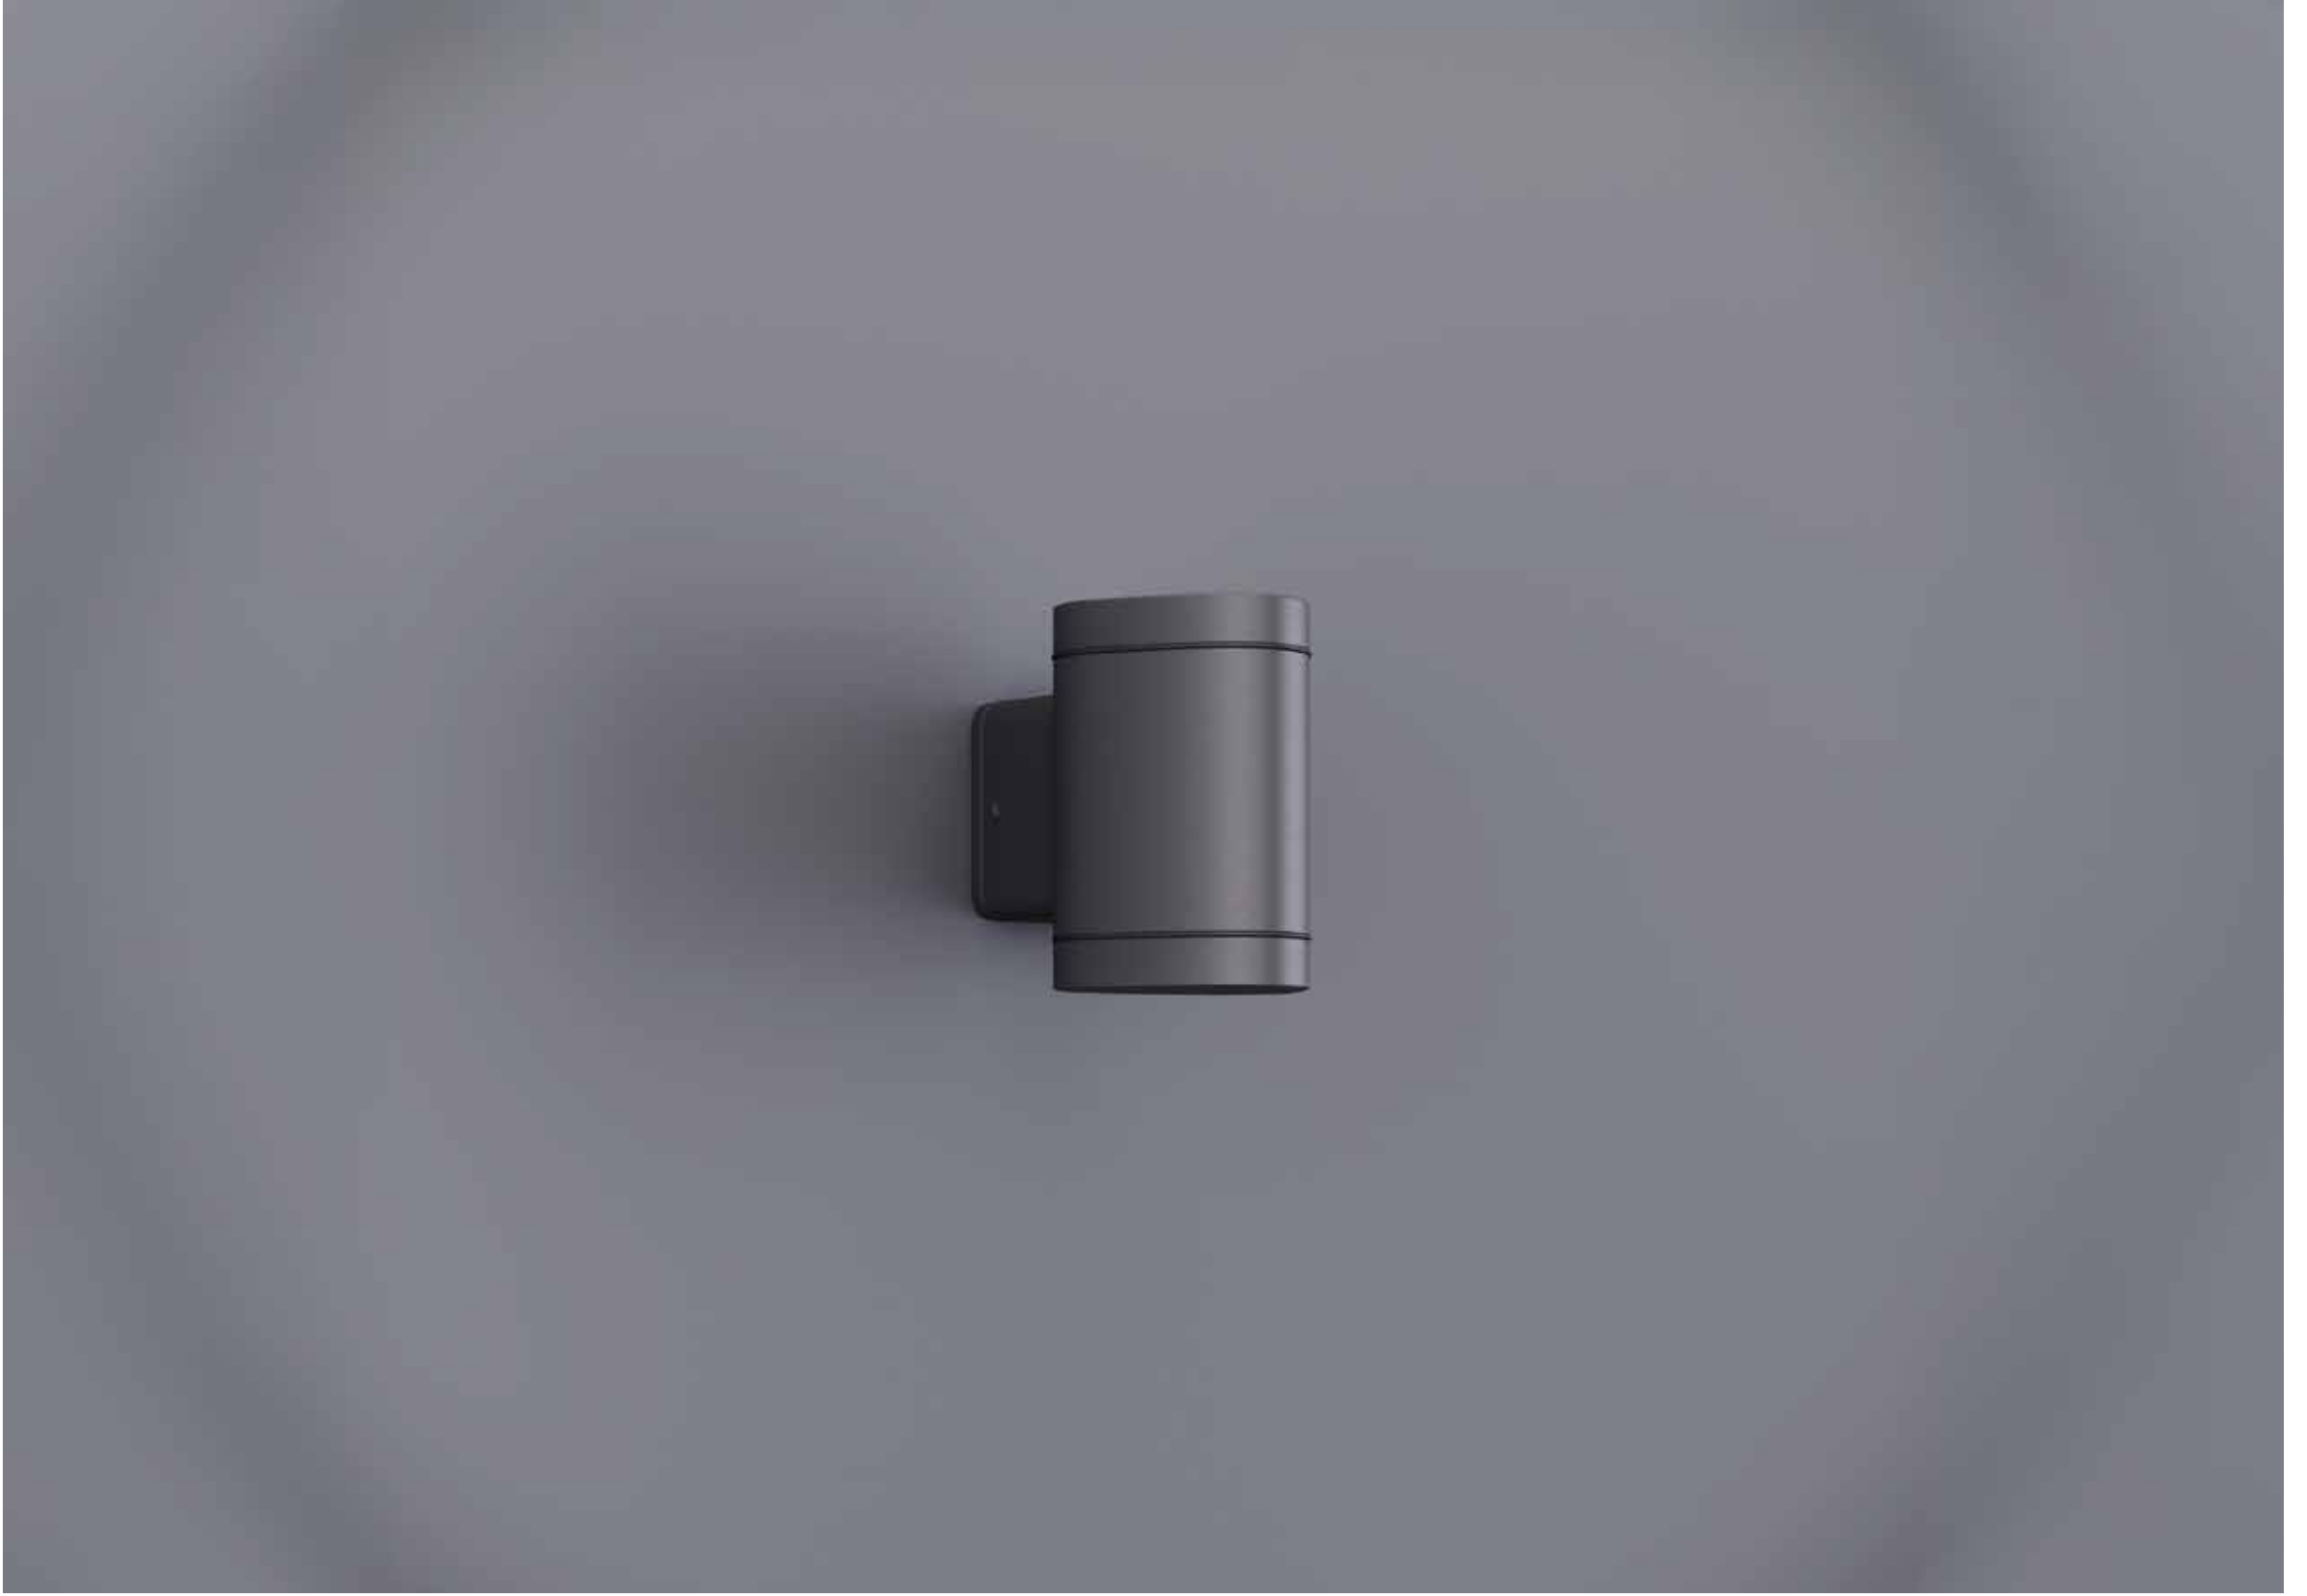

GALA

Wall Sconce

Long service life thanks to the steel pipe body. Another reason why it is most preferred is that it has an IP65 feature. That it has an IP65 feature.

FONE | LIGHT®
TECHNOLOGIES