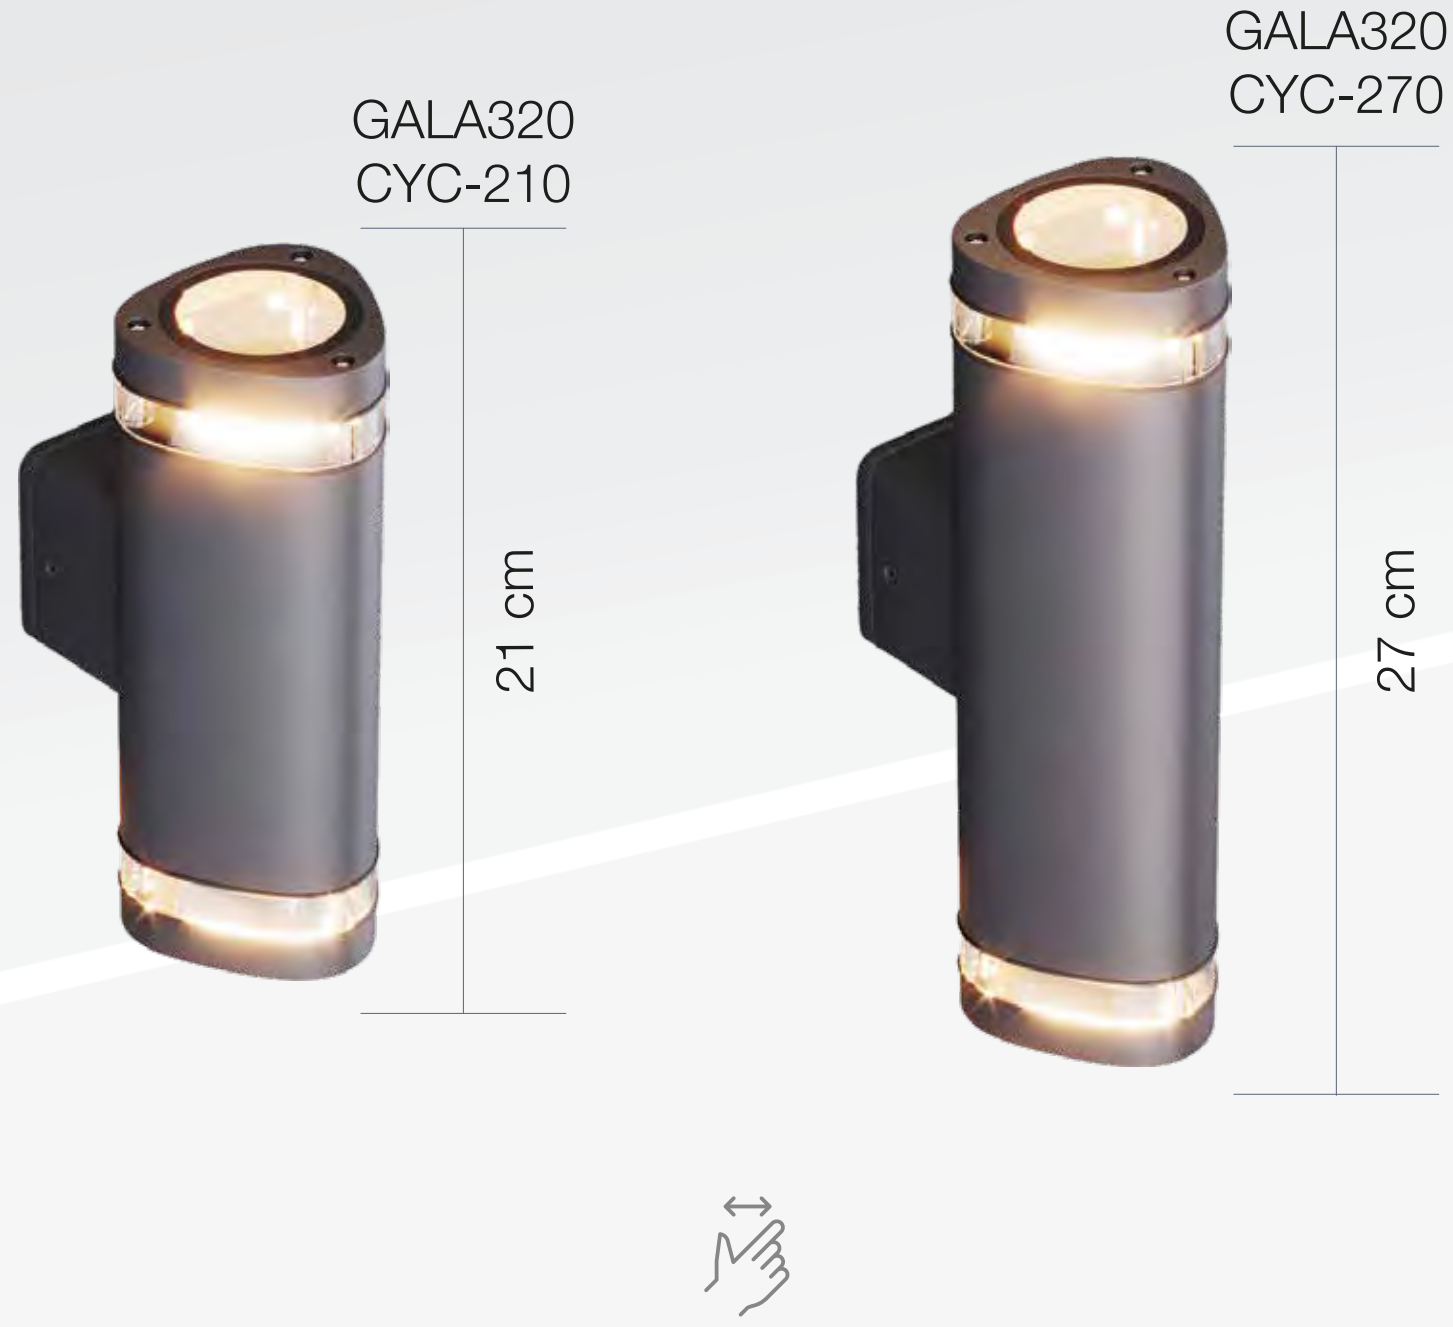

+ View product.

GALA DUO

Al

7 W

6500K 4000K 3000K

IP65

Garden Lighting With Luxury Design And High Quality

Long service life thanks to the steel pipe body. Another reason why it is most preferred is that it has an IP65 feature

Product Code	GALA320-CYC210
Watt	7x2 W
Kelvin	3000K / 4000K / 6500K
Source Light	GU10 / LED
IP Class	IP65
Body Material	Aluminum
Measurement	8 x 12 x 21 cm
Guarantee	2 Year

Product Code	GALA320-CYC270
Watt	7x2 W
Kelvin	3000K / 4000K / 6500K
Source Light	GU10 / LED
IP Class	IP65
Body Material	Aluminum
Measurement	8 x 12 x 21 cm
Guarantee	2 Year