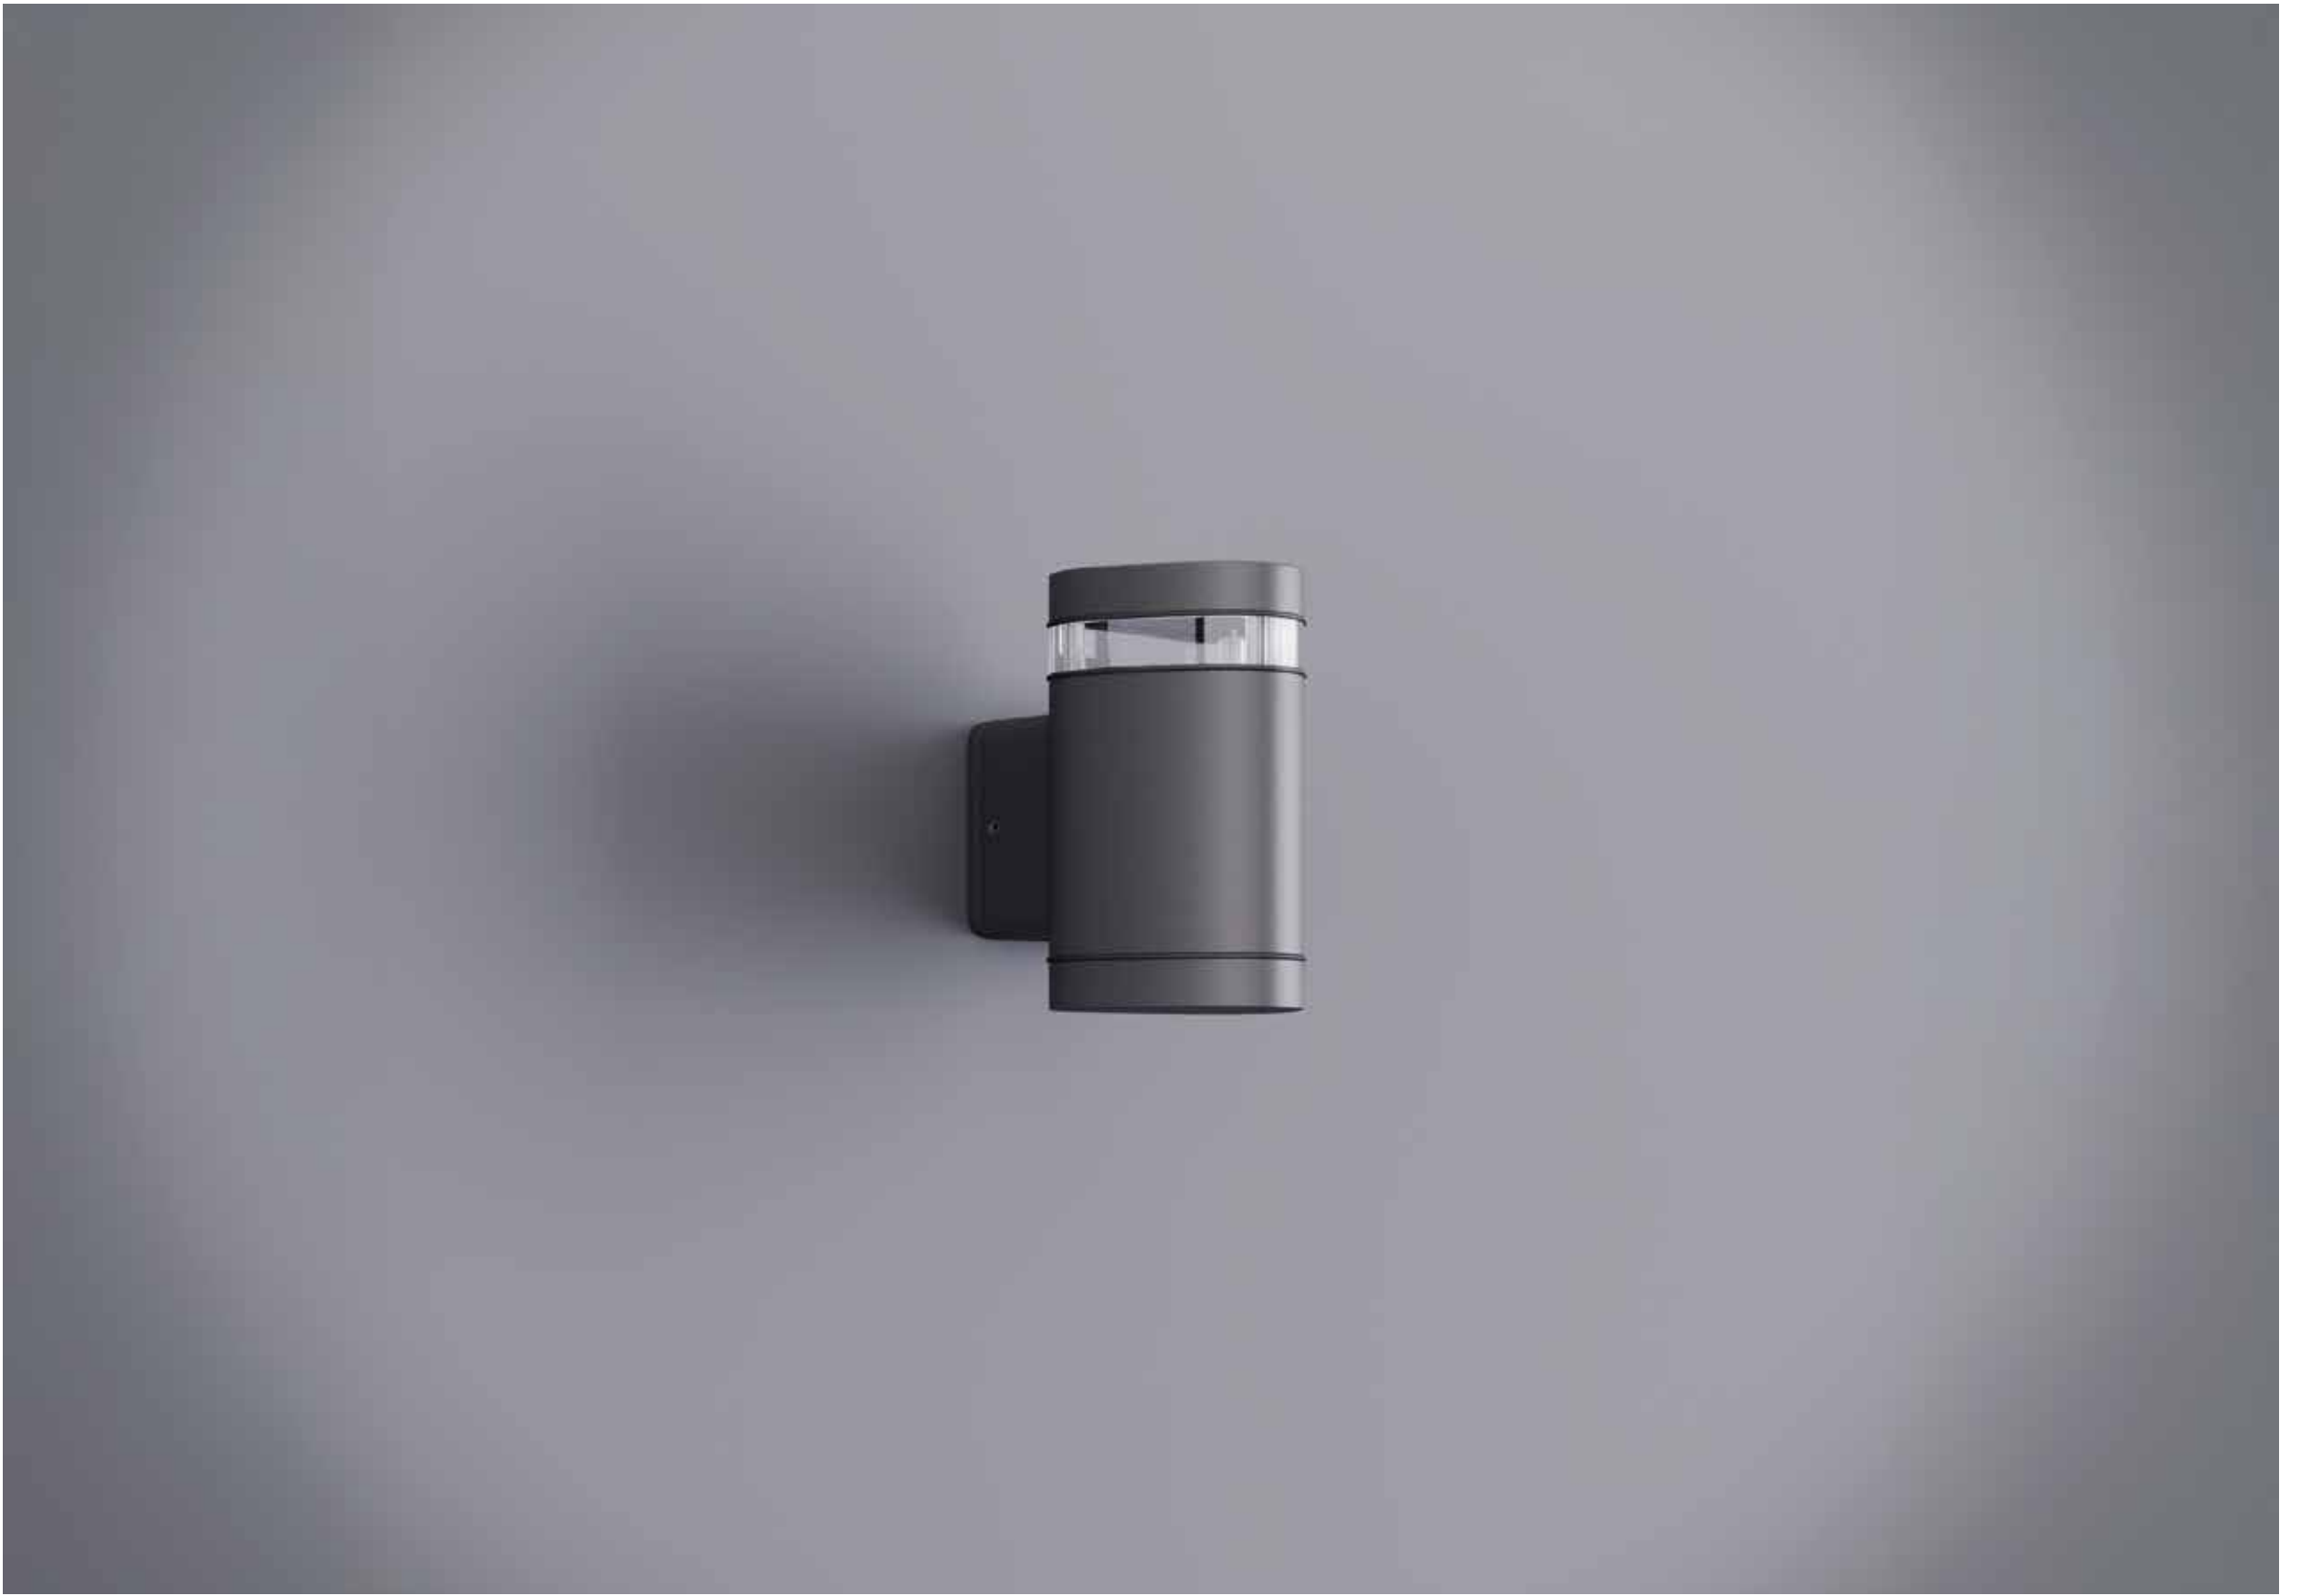

GALA MONO

Wall Sconce

Long service life thanks to the steel pipe body. Another reason why it is most preferred is that it has an IP65 feature. That it has an IP65 feature.

FONE | LIGHT®
TECHNOLOGIES